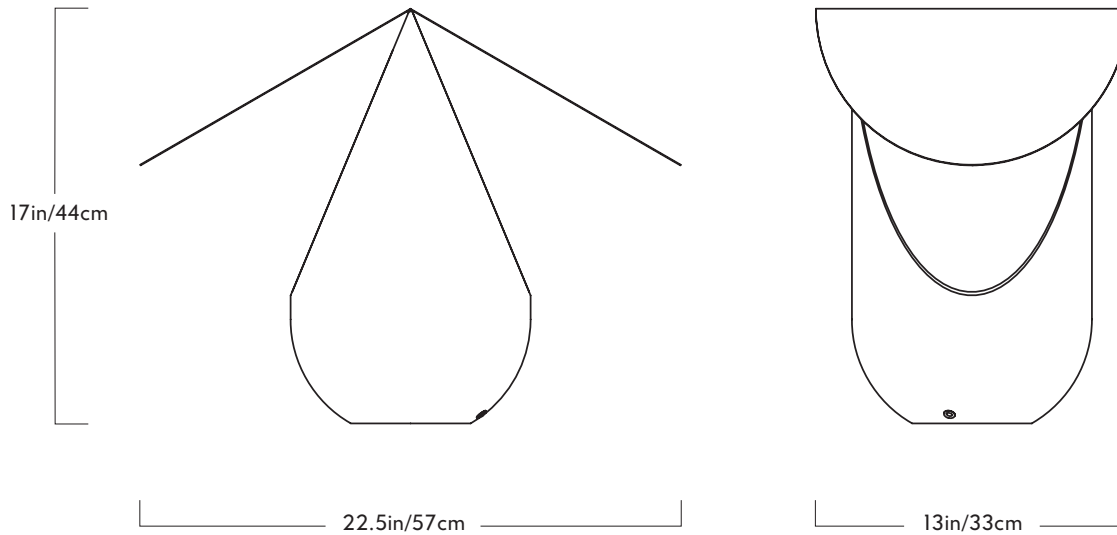

Roll & Hill

triode

28 rue Jacob 75006 Paris contact@triodedesign.com
+33 (0)1 43 29 40 05 www.triodedesign.com

Bounce

Series
Bounce

Product
Table

Dimensions
H 17in/44cm x W 22.5in/57cm x D
13in/33cm

Weight
6lb/2.7kg

Table

Materials
Aluminum, wood veneer

Shade Finish
Black, bronze, white oak, ebonized
white oak

Lamp Finishes
Black, bronze, polished nickel, brushed
brass

Cord
7 feet/213 cm with integrated dimmer
switch